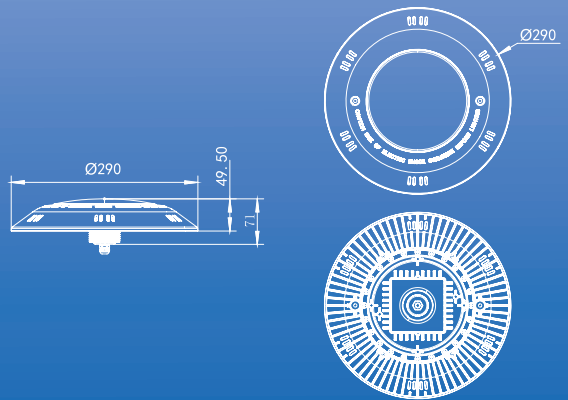

## FEATURE

- ◆ Patented design-privdte tooling/mould
- ◆ ABS + Transparent PC cover
- ◆ Structural IP68 Waterproof
- ◆ Size - Ø290x 49.5mm
- ◆ RGB/RGBW/RGBWW synchronization
- ◆ Single color RGB/RGBW/RGBWW
- ◆ Remote/WIFI/DMX control applicable