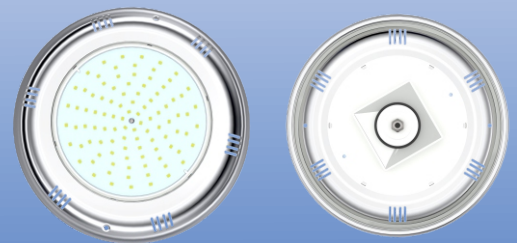

316 V4A STAINLESS STEEL+ABS

FIBER-GLOSS SWIMMING POOL LIGHT

ABS + 316 V4A Stainless Steel Cover >>>

Patent No.: 2017030622894.2

FEATURE

- Patented design-privdte tooling/mould
- ABS + 316 V4A Stainless Steel Cover
- Resin filled - IP68
- Super slim - Ø270x 54.5mm
- RGB synchronization
- Single color or RGB
- Remote/WIFI/DMX control applicable