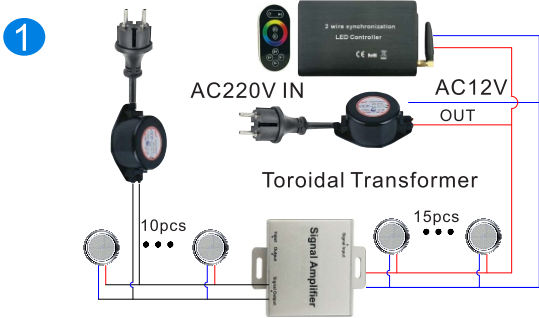

CONTROL METHODS

1. 100% synchronization(2-wire connection): color changing with RGB/RGBW/RGBWW controller or remote.
  Max can be 100m 100% synchronization for color and speed changing.
2. Remote and Switch control(2-wire connection): RGB/RGBW/RGBWW color changing with RF remote or switch(switch on/off), every lamp with remote.
3. External control(4/5/6 wire connection): color changing with external RGB/RGBW/RGBWW controller or remote or Android/iOS system smart phone.
4. DMX Control: color changing with external DMX decoder.