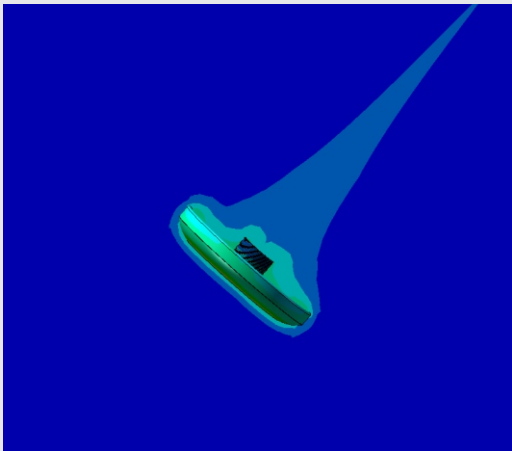

**SUNDY**

**INTEGRATED 316 V4A STAINLESS  
STEEL FIBER-GLASS  
SWIMMING POOL LIGHT**

**CE**  **ERP I P68**

**SHENZHEN SUNDY LIGHTING CO., LTD.**

OVERVIEW

THERMAL MANAGEMENT

Structure is optimized by advanced FEA technology. Achieving longer lifespan at bestcost-efficiency.

Thermal Conductivity

Thermal Conductivity

Thermal Convection

Thermal Effects to Air

Unit: °C

**EXPLODED**

Integrated 316 V4A  
Stainless Steel

316 V4A Stainless Steel+ABS