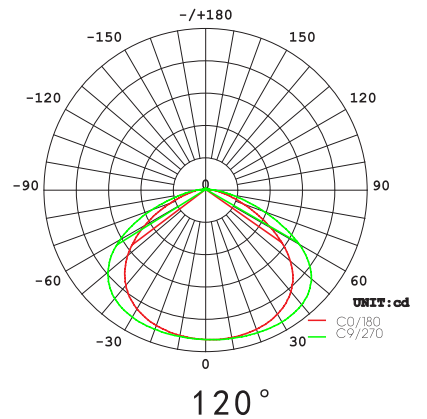

OPTICS

Tech.Support: Tell us the Pool length, width, height and the usage. We have engineer team to respond the DIALUX simulations for lights quantity calculation and effects.ies