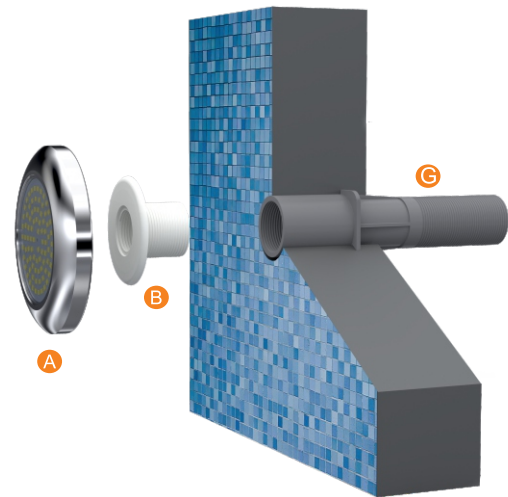

INSTALLATION METHODS