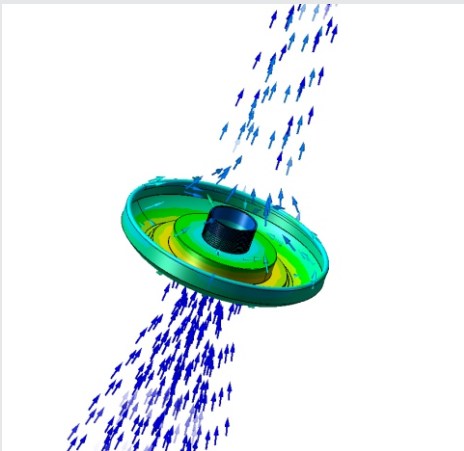

**SUNDY**

**INTEGRATED 316 V4A STAINLESS  
STEEL FIBER-GLASS  
SWIMMING POOL LIGHT**

**CE**  **ERP I P68**

**SHENZHEN SUNDY LIGHTING CO., LTD.**

OVERVIEW

THERMAL MANAGEMENT

Structure is optimized by advanced FEA technology. Achieving longer lifespan at bestcost-efficiency.

Thermal Conductivity

Thermal Conductivity

Thermal Convection

Thermal Effects to Air

Unit: °C

**EXPLODED**

Integrated 316 V4A  
Stainless Steel

316 V4A Stainless Steel+ABS