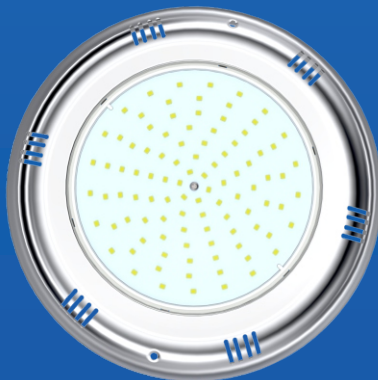

**SUNDY**

**INTEGRATED 316 V4A STAINLESS  
STEEL FIBER-GLASS  
SWIMMING POOL LIGHT**

**CE**  **ERP I P68**

**SHENZHEN SUNDY LIGHTING CO., LTD.**

OVERVIEW

THERMAL MANAGEMENT

Structure is optimized by advanced FEA technology. Achieving longer lifespan at bestcost-efficiency.

Thermal Conductivity

Thermal Conductivity

Thermal Convection

Thermal Effects to Air

Unit: °C

**EXPLODED**

Integrated 316 V4A  
Stainless Steel

316 V4A Stainless Steel+ABS

# INTEGRATED 316 V4A STAINLESS STEEL FIBER-GLASS SWIMMING POOL LIGHT

316 V4A Stainless Steel Cover >>>