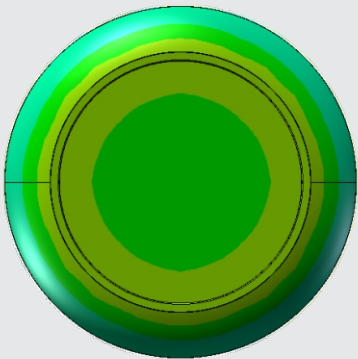

**SUNDY**

**INTEGRATED 316 V4A STAINLESS  
STEEL FIBER-GLASS  
SWIMMING POOL LIGHT**

**CE**  **ERP I P68**

**SHENZHEN SUNDY LIGHTING CO., LTD.**

OVERVIEW

THERMAL MANAGEMENT

Structure is optimized by advanced FEA technology. Achieving longer lifespan at bestcost-efficiency.

Thermal Conductivity

Thermal Conductivity

Thermal Convection

Thermal Effects to Air

Unit: °C

**EXPLODED**

Integrated 316 V4A  
Stainless Steel

316 V4A Stainless Steel+ABS