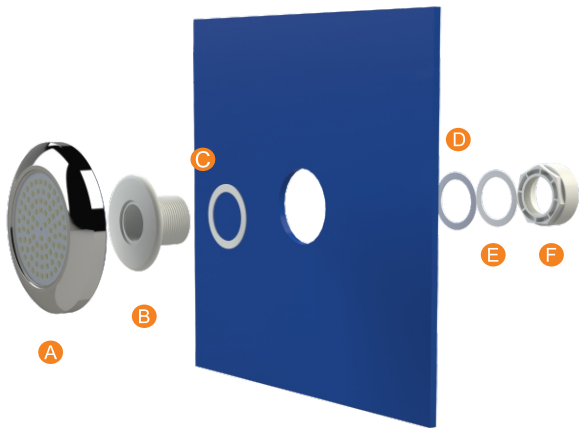

INSTALLATION METHODS