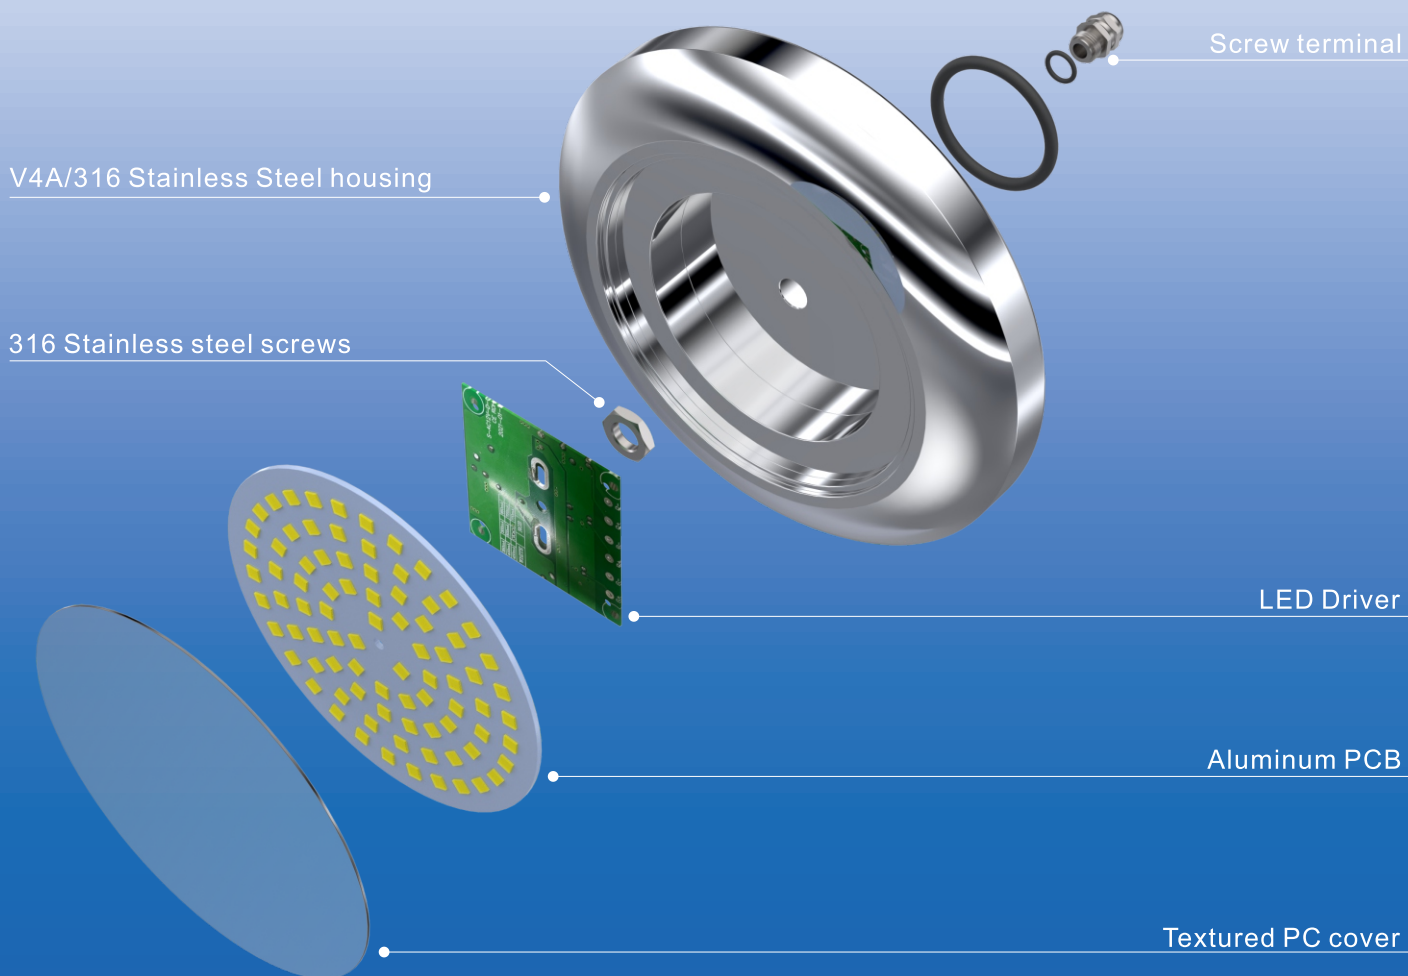

**SUNDY**

**INTEGRATED 316 V4A STAINLESS  
STEEL FIBER-GLASS  
SWIMMING POOL LIGHT**

**CE**  **ERP I P68**

**SHENZHEN SUNDY LIGHTING CO., LTD.**

OVERVIEW

THERMAL MANAGEMENT

Structure is optimized by advanced FEA technology. Achieving longer lifespan at bestcost-efficiency.

Thermal Conductivity

Thermal Conductivity

Thermal Convection

Thermal Effects to Air

Unit: °C

**EXPLODED**

Integrated 316 V4A  
Stainless Steel

316 V4A Stainless Steel+ABS

### CONTROL METHODS

1. 100% synchronization(2-wire connection): color changing with RGB/RGBW/RGBWW controller or remote.  
Max can be 100m 100% synchronization for color and speed changing.
2. Remote and Switch control(2-wire connection): RGB/RGBW/RGBWW color changing with RF remote or switch(switch on/off), every lamp with remote.
3. External control(4/5/6 wire connection): color changing with external RGB/RGBW/RGBWW controller or remote or Android/iOS system smart phone.
4. DMX Control: color changing with external DMX decoder.