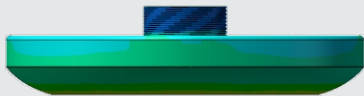

**SUNDY**

**INTEGRATED 316 V4A STAINLESS  
STEEL FIBER-GLASS  
SWIMMING POOL LIGHT**

**CE**  **ERP I P68**

**SHENZHEN SUNDY LIGHTING CO., LTD.**

OVERVIEW

THERMAL MANAGEMENT

Structure is optimized by advanced FEA technology. Achieving longer lifespan at bestcost-efficiency.

Thermal Conductivity

Thermal Conductivity

Thermal Convection

Thermal Effects to Air

Unit: °C

**EXPLODED**

Integrated 316 V4A  
Stainless Steel

316 V4A Stainless Steel+ABS