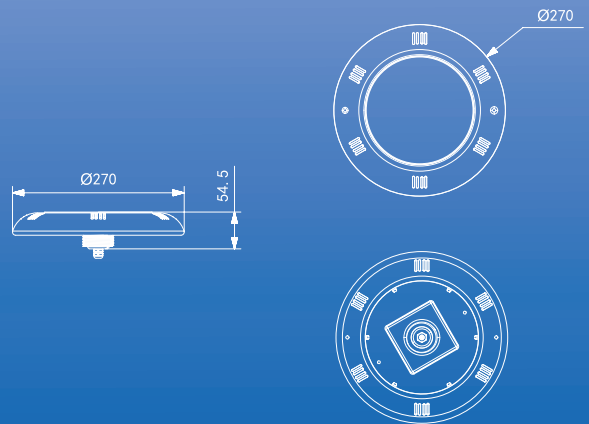

## FIBER-GLOSS SWIMMING POOL LIGHT

ABS + 316 V4A Stainless Steel Cover >>>

Patent No.: 2017030622894.2

### FEATURE

- ◆ Patented design-privdte tooling/mould
- ◆ ABS + 316 V4A Stainless Steel Cover
- ◆ Resin filled - IP68
- ◆ Super slim - Ø270x 54.5mm
- ◆ RGB synchronization
- ◆ Single color or RGB
- ◆ Remote/WIFI/DMX control applicable