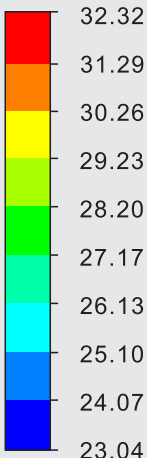

Thermal Conductivity

Thermal Conductivity

Thermal Convection

Thermal Effects to Air

Unit: °C

**EXPLODED**

Integrated 316 V4A  
Stainless Steel

316 V4A Stainless Steel+ABS

Model No.	Power	Voltage	Luminous Flux	LED Type	Color
SPL-18W-F(S5RGBWW)	18±1W	12V AC/DC	950±10%LM	RGBWW(5 In 1)	RGBWW
SPL-15W-F(S5RGBW)	15±1W	12V AC/DC	750±10%LM	RGBWW(4 In 1)	RGBW
SPL-18X4W-F	25±1W	12V AC/DC	1150±10%LM	RGBWW(4 In 1)	RGBW
SPL-120S5-F	18±1W	12V AC/DC	1920±10%LM	SMD5050	White/RGB
SPL-18x1W-F	18±1W	12V AC/DC	750±10%LM	High Power LED	White/RGB
SPL-18x3W-F	25±1W	12V AC/DC	1400±10%LM	High Power LED	White/RGB
SPL-18W-F (S5)	18±1W	12V AC/DC	1920±10%LM	SMD5050	Dual CCT
SPL-18W-F(C5)	18±1W	12V AC/DC	1920±10%LM	SMD5050	Single Color
SPL-12W-F	12±1W	12V AC/DC	1300±10%LM	SMD5730	Single Color
SPL-20W-F	25±1W	12V AC/DC	2200±10%LM	SMD5730	Single Color