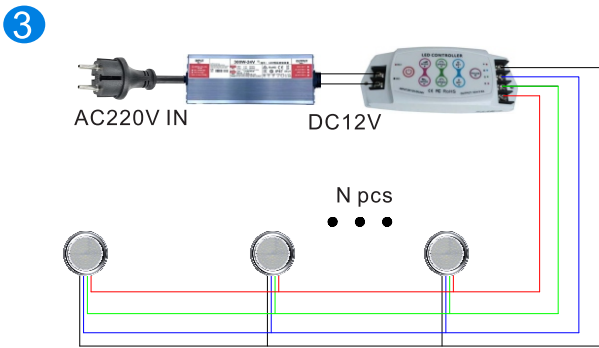

Thermal Conductivity

Thermal Conductivity

Thermal Convection

Thermal Effects to Air

Unit: °C

**EXPLODED**

Integrated 316 V4A  
Stainless Steel

316 V4A Stainless Steel+ABS

### CONTROL METHODS

1. 100% synchronization(2-wire connection): color changing with RGB/RGBW/RGBWW controller or remote.  
Max can be 100m 100% synchronization for color and speed changing.
2. Remote and Switch control(2-wire connection): RGB/RGBW/RGBWW color changing with RF remote or switch(switch on/off), every lamp with remote.
3. External control(4/5/6 wire connection): color changing with external RGB/RGBW/RGBWW controller or remote or Android/iOS system smart phone.
4. DMX Control: color changing with external DMX decoder.

## FEATURE

- ◆ Patented design-privdte tooling/mould
- ◆ ABS + Transparent PC cover
- ◆ Structural IP68 Waterproof
- ◆ Size - Ø290x 49.5mm
- ◆ RGB/RGBW/RGBWW synchronization
- ◆ Single color RGB/RGBW/RGBWW
- ◆ Remote/WIFI/DMX control applicable

## FEATURE

- ◆ Patented design-privdte tooling/mould
- ◆ 316 V4A Stainless Steel Cover
- ◆ IP68 - Epoxy/resIn sealing
- ◆ Size - Ø200x 52mm
- ◆ RGB/RGBW/RGBWW synchronization
- ◆ Single color RGB/RGBW/RGBWW
- ◆ Remote/WIFI/DMX control applicable