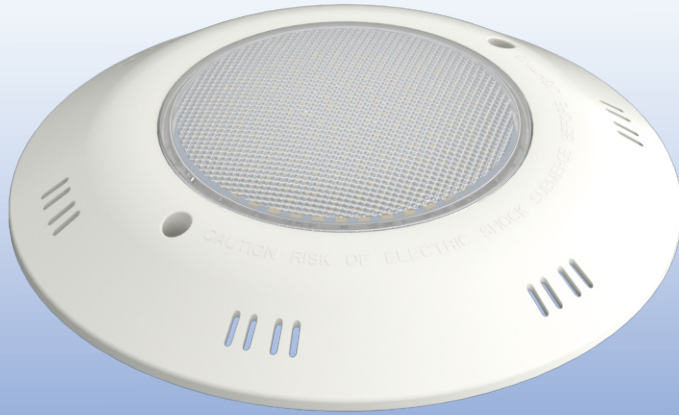

### OPTICS

Tech.Support: Tell us the Pool length, width, height and the usage. We have engineer team to respond the DIALUX simulations for lights quantity calculation and effects.ies

# ABS FIBER-GLASS SWIMMING POOL LIGHT

Patent No.: 201730344637.7

ABS >>>

## FEATURE

- ◆ Patented design-privdte tooling/mould
- ◆ ABS + Transparent PC cover
- ◆ Structural IP68 Waterproof
- ◆ Size - Ø290x 49.5mm
- ◆ RGB/RGBW/RGBWW synchronization
- ◆ Single color RGB/RGBW/RGBWW
- ◆ Remote/WIFI/DMX control applicable

# INTEGRATED 316 V4A STAINLESS STEEL FIBER-GLASS SWIMMING POOL LIGHT

316 V4A Stainless Steel Cover >>>