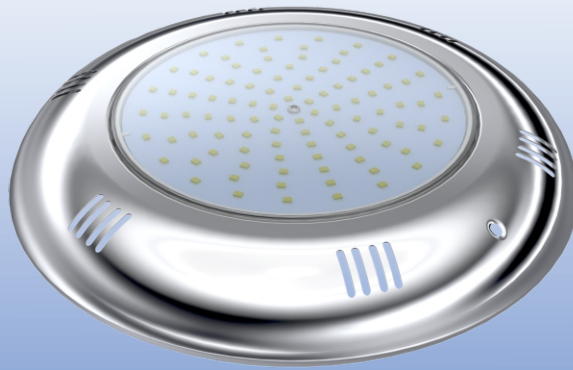

316 V4A STAINLESS STEEL+ABS

FIBER-GLOSS SWIMMING POOL LIGHT

ABS + 316 V4A Stainless Steel Cover >>>

Patent No.: 2017030622894.2

FEATURE

- Patented design-privdte tooling/mould
- ABS + 316 V4A Stainless Steel Cover
- Resin filled - IP68
- Super slim - Ø270x 54.5mm
- RGB synchronization
- Single color or RGB
- Remote/WIFI/DMX control applicable