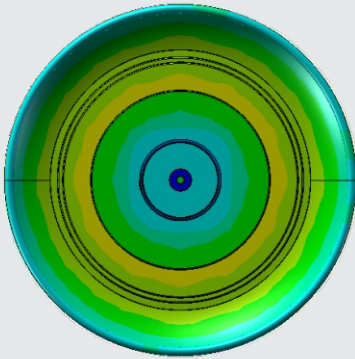

**SUNDY**

**INTEGRATED 316 V4A STAINLESS  
STEEL FIBER-GLASS  
SWIMMING POOL LIGHT**

**CE**  **ERP I P68**

**SHENZHEN SUNDY LIGHTING CO., LTD.**

OVERVIEW

THERMAL MANAGEMENT

Structure is optimized by advanced FEA technology. Achieving longer lifespan at bestcost-efficiency.

Thermal Conductivity

Thermal Conductivity

Thermal Convection

Thermal Effects to Air

Unit: °C

**EXPLODED**

Integrated 316 V4A  
Stainless Steel

316 V4A Stainless Steel+ABS

### OPTICS

Tech.Support: Tell us the Pool length, width, height and the usage. We have engineer team to respond the DIALUX simulations for lights quantity calculation and effects.ies