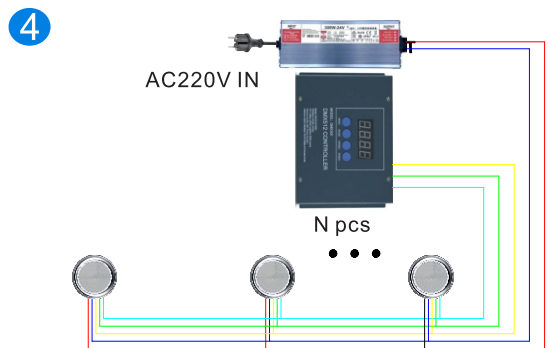

CONTROL METHODS

1. 100% synchronization(2-wire connection): color changing with RGB/RGBW/RGBWW controller or remote.
  Max can be 100m 100% synchronization for color and speed changing.
2. Remote and Switch control(2-wire connection): RGB/RGBW/RGBWW color changing with RF remote or switch(switch on/off), every lamp with remote.
3. External control(4/5/6 wire connection): color changing with external RGB/RGBW/RGBWW controller or remote or Android/iOS system smart phone.
4. DMX Control: color changing with external DMX decoder.