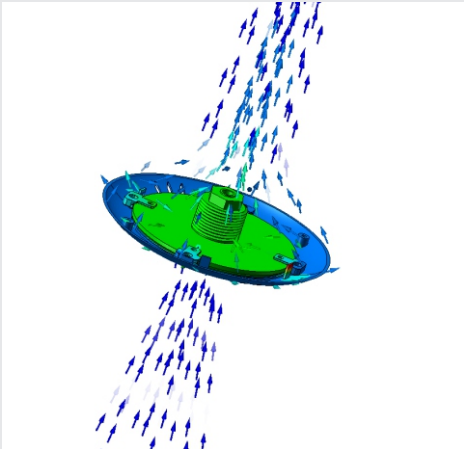

**SUNDY**

**ABS SMALL  
SWIMMING POOL LIGHT**

**CE**  **ERP IP68**

**SHENZHEN SUNDY LIGHTING CO., LTD.**

OVERVIEW

THERMAL MANAGEMENT

Structure is optimized by advanced FEA technology. Achieving longer lifespan at bestcost-efficiency.

Thermal Conductivity

Thermal Conductivity

Thermal Air Convection

Thermal Effects to Air

Unit: °C

**EXPLODED**

Niche

Silicon gasket