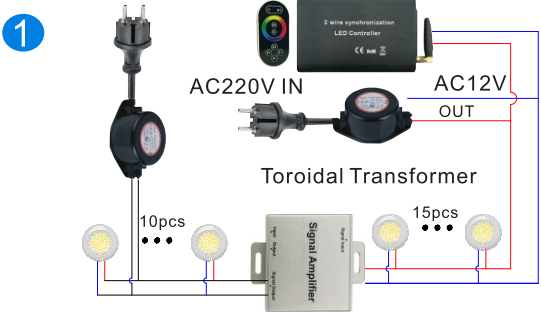

### CONTROL METHODS

- 1. 100% synchronization(2-wire connection): color changing with RGB/RGBW/RGBWW controller or remote.  
Max can be 100m 100% synchronization for color and speed changing.
- 2. Remote and Switch control(2-wire connection): RGB/RGBW/RGBWW color changing with RF remote or switch(switch on/off), every lamp with remote.
- 3. External control(4/5/6 wire connection): color changing with external RGB/RGBW/RGBWW controller or remote or Android/iOS system smart phone.
- 4. DMX Control: color changing with external DMX decoder.