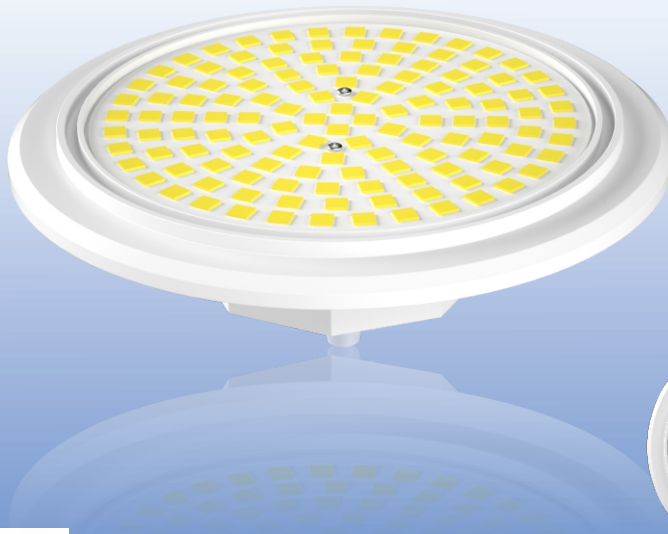

ABS SMALL SWIMMING POOL LIGHT

ABS >>>

FEATURE

- Patented design-private tooling/mould
- ABS + Transparent PC cover
- Structural IP68 Waterproof
- Size - Ø120x54mm/Ø160x54mm
- RGB/RGBW/RGBWW synchronization
- Single color White/RGB
- Remote/WIFI/DMX control applicable

6W

12W

Model No.	Power	Voltage	Luminous Flux	LED Type	Color
SPL-6W-V	6±1W	12V AC/DC	400±10%LM	SMD5050	White/RGB
SPL-12W-V	12±1W	12V AC/DC	800±10%LM	SMD5050	White/RGB