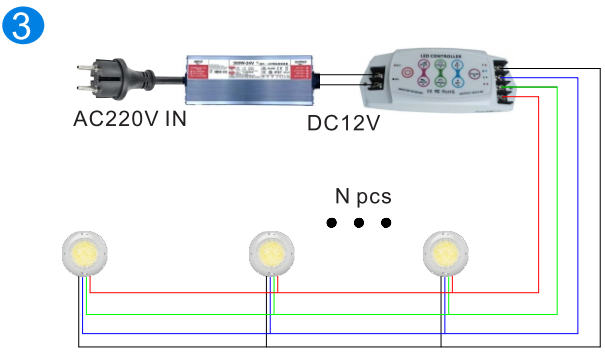

### CONTROL METHODS

- 1. 100% synchronization(2-wire connection): color changing with RGB/RGBW/RGBWW controller or remote.  
Max can be 100m 100% synchronization for color and speed changing.
- 2. Remote and Switch control(2-wire connection): RGB/RGBW/RGBWW color changing with RF remote or switch(switch on/off), every lamp with remote.
- 3. External control(4/5/6 wire connection): color changing with external RGB/RGBW/RGBWW controller or remote or Android/iOS system smart phone.
- 4. DMX Control: color changing with external DMX decoder.