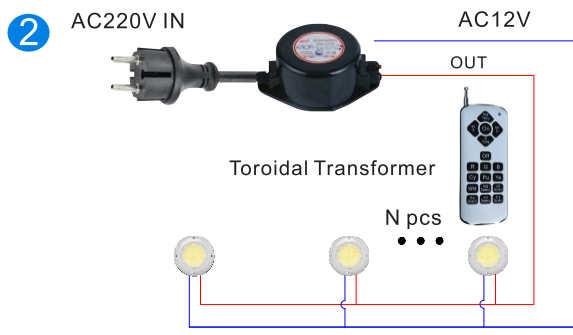

### CONTROL METHODS

- 1. 100% synchronization(2-wire connection): color changing with RGB/RGBW/RGBWW controller or remote.  
Max can be 100m 100% synchronization for color and speed changing.
- 2. Remote and Switch control(2-wire connection): RGB/RGBW/RGBWW color changing with RF remote or switch(switch on/off), every lamp with remote.
- 3. External control(4/5/6 wire connection): color changing with external RGB/RGBW/RGBWW controller or remote or Android/iOS system smart phone.
- 4. DMX Control: color changing with external DMX decoder.