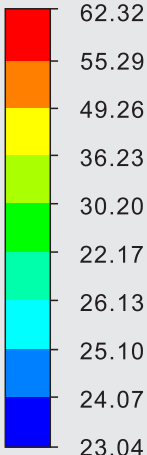

Thermal Conductivity

Thermal Conductivity

Thermal Air Convection

Thermal Effects to Air

Unit: °C

**EXPLODED**

Niche

Silicon gasket

6W

12W

Model No.	Power	Voltage	Luminous Flux	LED Type	Color
SPL-6W-V	6±1W	12V AC/DC	400±10%LM	SMD5050	White/RGB
SPL-12W-V	12±1W	12V AC/DC	800±10%LM	SMD5050	White/RGB