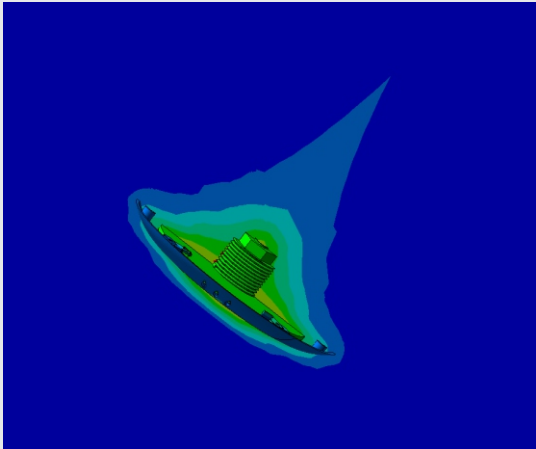

**SUNDY**

**ABS SMALL  
SWIMMING POOL LIGHT**

**CE**  **ERP IP68**

**SHENZHEN SUNDY LIGHTING CO., LTD.**

OVERVIEW

THERMAL MANAGEMENT

Structure is optimized by advanced FEA technology. Achieving longer lifespan at bestcost-efficiency.

Thermal Conductivity

Thermal Conductivity

Thermal Air Convection

Thermal Effects to Air

Unit: °C

**EXPLODED**

Niche

Silicon gasket