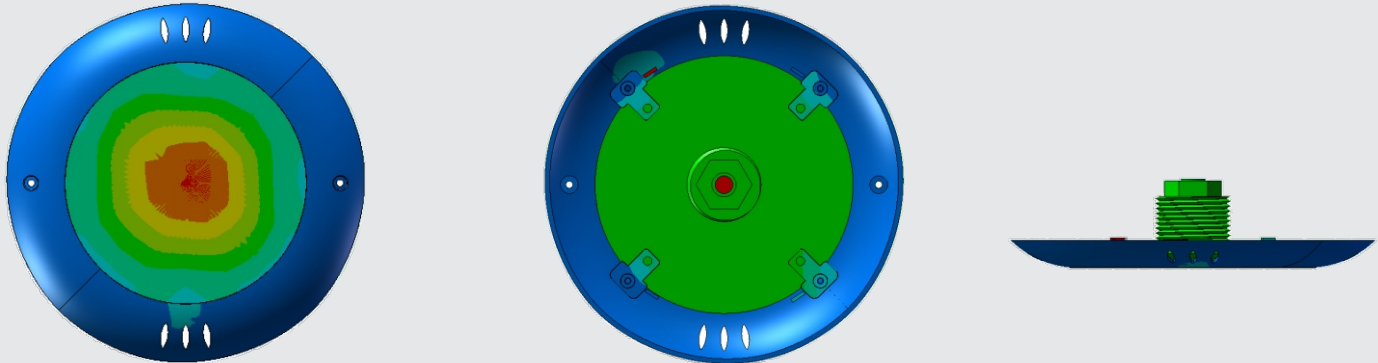

**SUNDY**

**ABS SMALL  
SWIMMING POOL LIGHT**

**CE**  **ERP IP68**

**SHENZHEN SUNDY LIGHTING CO., LTD.**

OVERVIEW

THERMAL MANAGEMENT

Structure is optimized by advanced FEA technology. Achieving longer lifespan at bestcost-efficiency.

Thermal Conductivity

Thermal Conductivity

Thermal Air Convection

Thermal Effects to Air

Unit: °C

**EXPLODED**

Niche

Silicon gasket