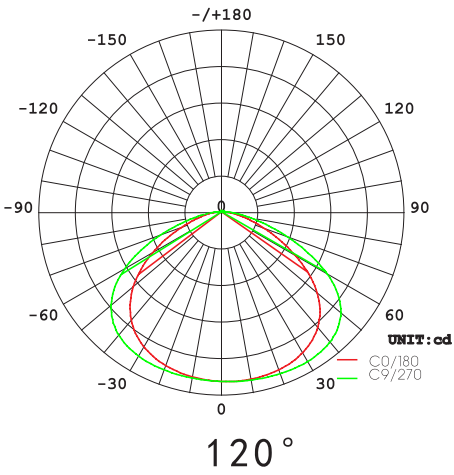

OPTICS

Tech.Support: Tell us the Pool length, width,height and the usage.We have engineer team to respond the DIALUX simulations for lights quantity calculation and effects.ies