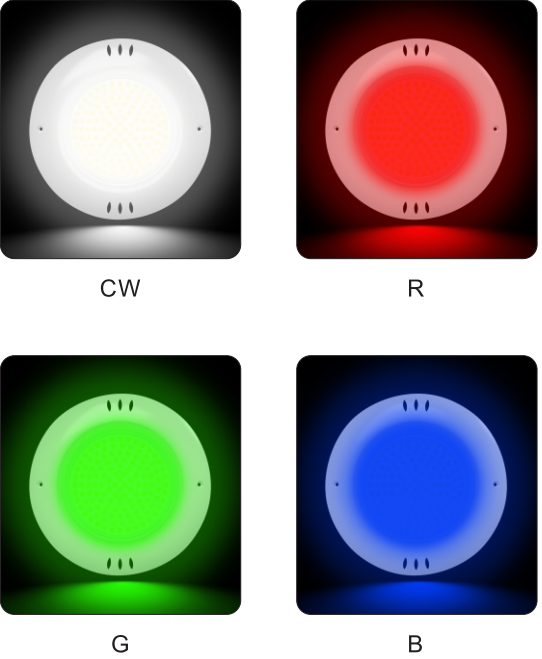

OPTICS

Tech.Support: Tell us the Pool length, width,height and the usage.We have engineer team to respond the DIALUX simulations for lights quantity calculation and effects.ies