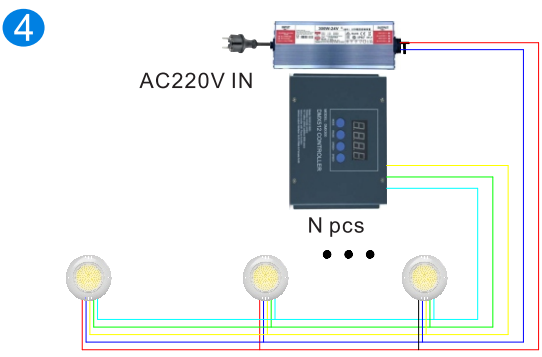

### CONTROL METHODS

- 1. 100% synchronization(2-wire connection): color changing with RGB/RGBW/RGBWW controller or remote.  
Max can be 100m 100% synchronization for color and speed changing.
- 2. Remote and Switch control(2-wire connection): RGB/RGBW/RGBWW color changing with RF remote or switch(switch on/off), every lamp with remote.
- 3. External control(4/5/6 wire connection): color changing with external RGB/RGBW/RGBWW controller or remote or Android/iOS system smart phone.
- 4. DMX Control: color changing with external DMX decoder.