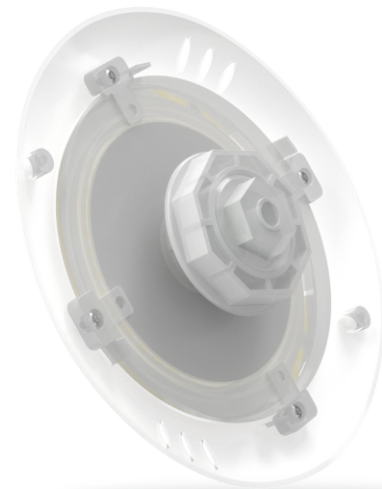

SHENZHEN SUNDY LIGHTING CO., LTD.

Skype: sundylighting@outlook.com

Email: sales@sundylighting.com <http://www.sundylighting.com>

Address: 5F, Building A2, No.1 Minying Road, Shiyan Town, Bao'an District, Shenzhen, P. R. China.