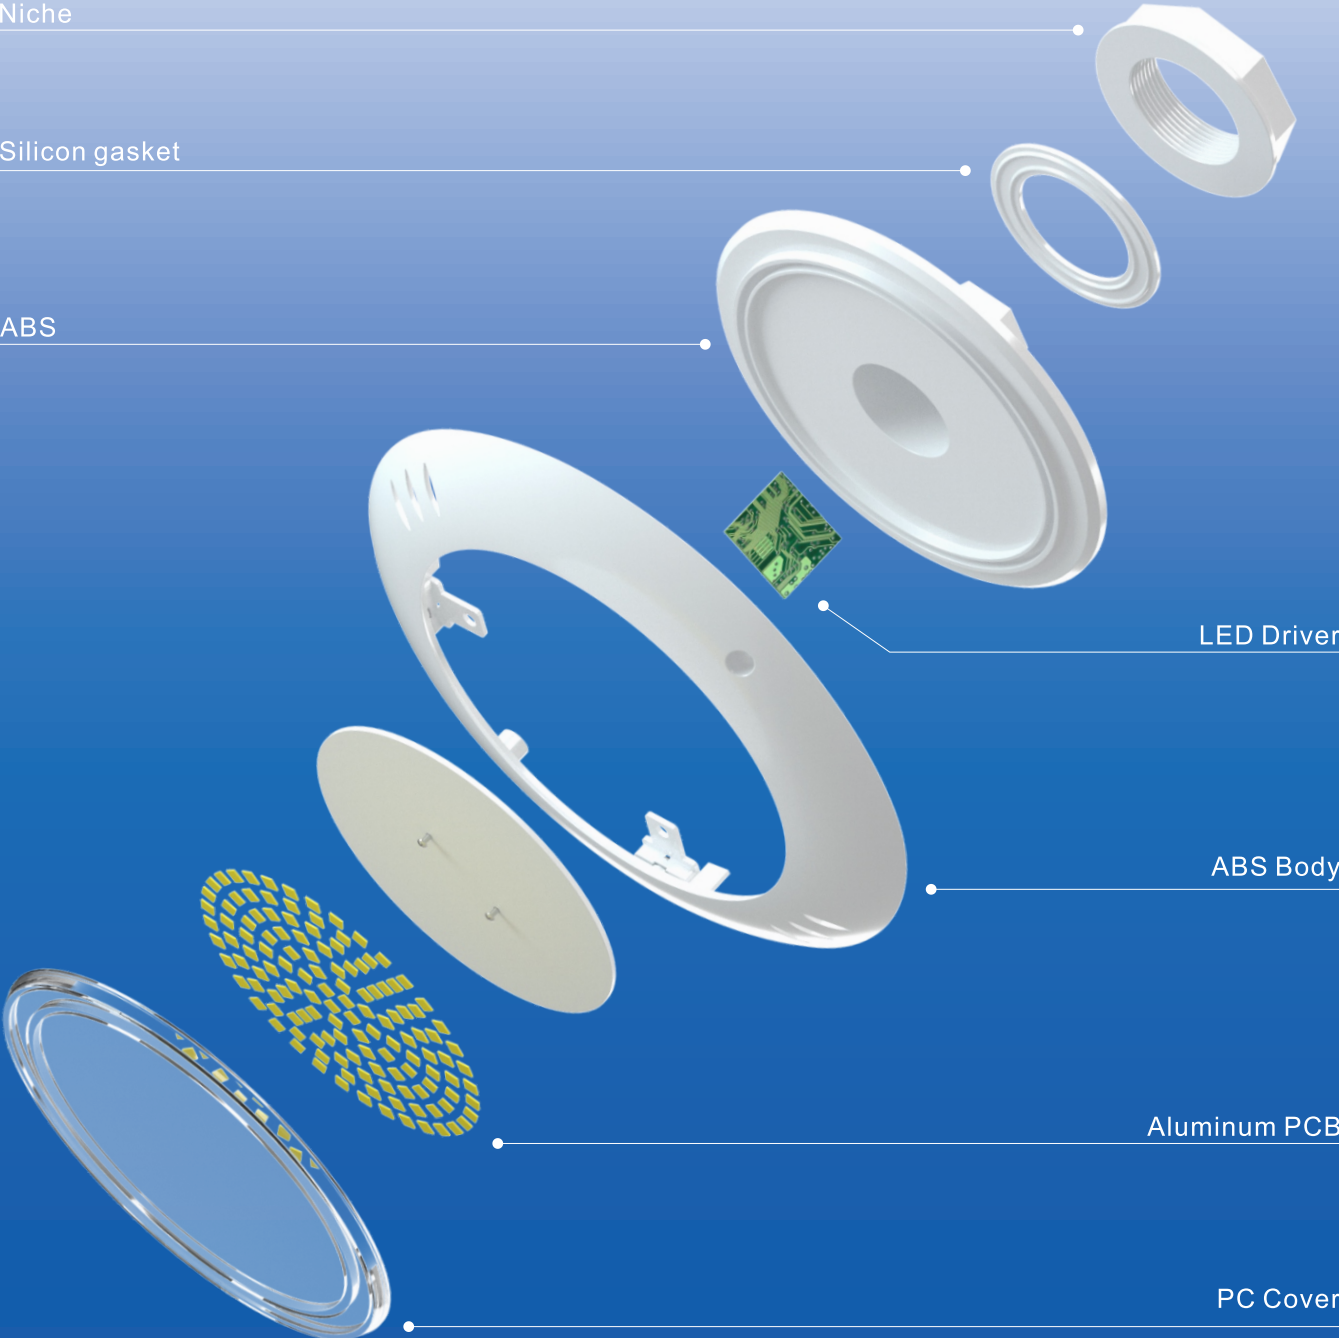

**SUNDY**

**ABS SMALL  
SWIMMING POOL LIGHT**

**CE**  **ERP IP68**

**SHENZHEN SUNDY LIGHTING CO., LTD.**

OVERVIEW

THERMAL MANAGEMENT

Structure is optimized by advanced FEA technology. Achieving longer lifespan at bestcost-efficiency.

Thermal Conductivity

Thermal Conductivity

Thermal Air Convection

Thermal Effects to Air

Unit: °C

**EXPLODED**

Niche

Silicon gasket

ABS

LED Driver

ABS Body

Aluminum PCB

PC Cover

### CONTROL METHODS

- 1. 100% synchronization(2-wire connection): color changing with RGB/RGBW/RGBWW controller or remote.  
Max can be 100m 100% synchronization for color and speed changing.
- 2. Remote and Switch control(2-wire connection): RGB/RGBW/RGBWW color changing with RF remote or switch(switch on/off), every lamp with remote.
- 3. External control(4/5/6 wire connection): color changing with external RGB/RGBW/RGBWW controller or remote or Android/iOS system smart phone.
- 4. DMX Control: color changing with external DMX decoder.