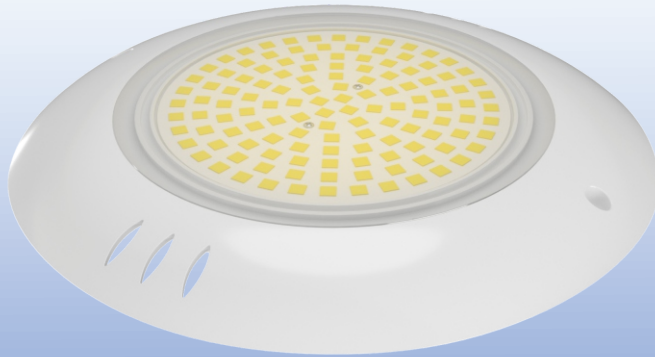

### CONTROL METHODS

- 1. 100% synchronization(2-wire connection): color changing with RGB/RGBW/RGBWW controller or remote.  
Max can be 100m 100% synchronization for color and speed changing.
- 2. Remote and Switch control(2-wire connection): RGB/RGBW/RGBWW color changing with RF remote or switch(switch on/off), every lamp with remote.
- 3. External control(4/5/6 wire connection): color changing with external RGB/RGBW/RGBWW controller or remote or Android/iOS system smart phone.
- 4. DMX Control: color changing with external DMX decoder.

### OPTICS

Tech.Support: Tell us the Pool length, width,height and the usage.We have engineer team to respond the DIALUX simulations for lights quantity calculation and effects.ies

**APPLICATIONS**

Application for indoor swimming pool, outdoor swimming pool, landscape pool, musical fountain, etc.

# ABS SMALL SWIMMING POOL LIGHT

ABS >>>

## FEATURE

- ◆ Patented design-private tooling/mould
- ◆ ABS + Transparent PC cover
- ◆ Structural IP68 Waterproof
- ◆ Size - Ø168x54mm/Ø222x54mm
- ◆ RGB/RGBW/RGBWW synchronization
- ◆ Single color White/RGB
- ◆ Remote/WIFI/DMX control applicable