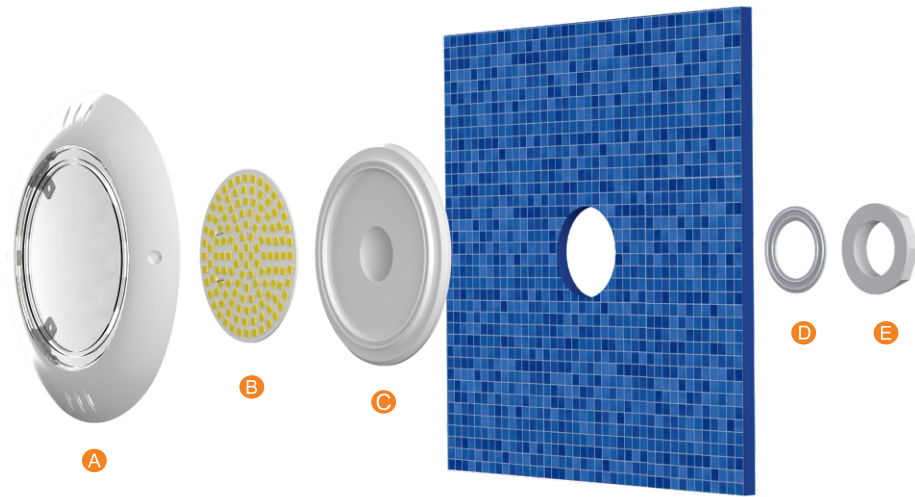

INSTALLATION METHODS

A ABS+Textured PC cover

B Aluminum PCB

C ABS

D Silicon gasket

E Niche

CAUTIONS:

1. Installation must be done by professional electricians.
2. Do NOT dismantle the product. It may be dangerous.
3. Do NOT stare at the light with naked eyes. It is harmful to eyes.