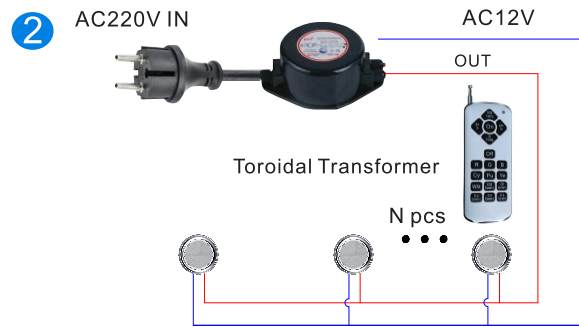

Thermal Convection

Thermal Convection
2

Unit: °C

EXPLODED

316 V4A Stainless Steel Cover

316 V4A stainless steel lamp body

High lumen SMD Light source

Terminals

LED Driver

Aluminum PCB

High Quality Glass Cover

ABS + Transparent PC cover

316 V4A Stainless Steel Cover

ABS + 316 V4A Stainless Steel Cover

CONTROL METHODS

- 100% synchronization(2-wire connection): color changing with RGB/RGBW/RGBWW controller or remote.
Max can be 100m 100% synchronization for color and speed changing.
- Remote and Switch control(2-wire connection): RGB/RGBW/RGBWW color changing with RF remote or switch(switch on/off), every lamp with remote.
- External control(4/5/6 wire connection): color changing with external RGB/RGBW/RGBWW controller or remote or Android/iOS system smart phone.
- DMX Control: color changing with external DMX decoder.

OPTICS

Tech.Support: Tell us the Pool length, width, height and the usage. We have engineer team to respond the DIALUX simulations for lights quantity calculation and effects. ies

CW

NW

WW

RGBW

R

G

INTEGRATED 316 V4A STAINLESS STEEL SURFACE MOUNTED SWIMMING POOL LIGHT

316/V4A Stainless Steel >>>

FEATURE

- ◆ Patented design-privdte tooling/mould
- ◆ 316/V4A Stainless Steel
- ◆ IP68 - Epoxy/resIn sealing
- ◆ Size - Ø200x 33mm
- ◆ RGB/RGBW/RGBWW synchronization
- ◆ Single color RGB/RGBW/RGBWW
- ◆ Remote/WIFI/DMX control applicable