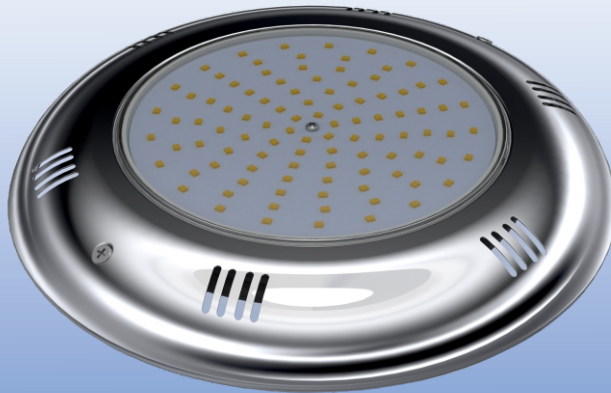

B

RGBWW

ABS SURFACE MOUNTED SWIMMING POOL LIGHT

Patent No.: 201730343599.3

ABS >>>

FEATURE

- ◆ Patented design-privdte tooling/mould
- ◆ ABS + Transparent PC cover
- ◆ Structural IP68 Waterproof
- ◆ Size - Ø290x 49.5mm
- ◆ RGB/RGBW/RGBWW synchronization
- ◆ Single color RGB/RGBW/RGBWW
- ◆ Remote/WIFI/DMX control applicable

Model No.	Power	Voltage	Luminous Flux	LED Type	Color
SPL-18W-A(S5RGBWW)	18±1W	12V AC/DC	950±10%LM	RGBWW(5 In 1)	RGBWW
SPL-15W-A(S5RGBW)	15±1W	12V AC/DC	750±10%LM	RGBWW(4 In 1)	RGBW
SPL-18X4W-A	25±1W	12V AC/DC	1150±10%LM	RGBWW(4 In 1)	RGBW
SPL-120S5-A	18±1W	12V AC/DC	1920±10%LM	SMD5050	White/RGB
SPL-18x1W-A	18±1W	12V AC/DC	750±10%LM	High Power LED	White/RGB
SPL-18x3W-A	25±1W	12V AC/DC	1400±10%LM	High Power LED	RGBW
SPL-18W-A (S5)	18±1W	12V AC/DC	1920±10%LM	SMD5050	Dual CCT
SPL-18W-A(C5)	18±1W	12V AC/DC	1920±10%LM	SMD5050	Single Color
SPL-12W-A	12±1W	12V AC/DC	1300±10%LM	SMD5730	Single Color
SPL-20W-A	25±1W	12V AC/DC	2200±10%LM	SMD5730	Single Color

INTEGRATED 316 V4A STAINLESS STEEL SURFACE MOUNTED SWIMMING POOL LIGHT

316/V4A Stainless Steel >>>

FEATURE

- ◆ Patented design-privdte tooling/mould
- ◆ 316/V4A Stainless Steel
- ◆ IP68 - Epoxy/resIn sealing
- ◆ Size - Ø200x 33mm
- ◆ RGB/RGBW/RGBWW synchronization
- ◆ Single color RGB/RGBW/RGBWW
- ◆ Remote/WIFI/DMX control applicable

316 V4A STAINLESS STEEL+ABS

SURFACE MOUNTED SWIMMING POOL LIGHT

316 V4A+ABS Stainless Steel >>>

Patent No.: 201730622641.5

FEATURE

- ◆ Patented design-privdte tooling/mould
- ◆ ABS + 316 V4A Stainless Steel Cover
- ◆ Resin filled - IP68
- ◆ Super slim - Ø270x 33.5mm
- ◆ RGB synchronization
- ◆ Single color or RGB
- ◆ Remote/WIFI/DMX control applicable