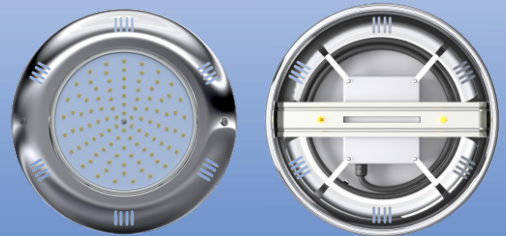

Model No.	Power	Voltage	Luminous Flux	LED Type	Color
SPL-18W-A(S5RGBWW)	18±1W	12V AC/DC	950±10%LM	RGBWW(5 In 1)	RGBWW
SPL-15W-A(S5RGBW)	15±1W	12V AC/DC	750±10%LM	RGBWW(4 In 1)	RGBW
SPL-18X4W-A	25±1W	12V AC/DC	1150±10%LM	RGBWW(4 In 1)	RGBW
SPL-120S5-A	18±1W	12V AC/DC	1920±10%LM	SMD5050	White/RGB
SPL-18x1W-A	18±1W	12V AC/DC	750±10%LM	High Power LED	White/RGB
SPL-18x3W-A	25±1W	12V AC/DC	1400±10%LM	High Power LED	RGBW
SPL-18W-A (S5)	18±1W	12V AC/DC	1920±10%LM	SMD5050	Dual CCT
SPL-18W-A(C5)	18±1W	12V AC/DC	1920±10%LM	SMD5050	Single Color
SPL-12W-A	12±1W	12V AC/DC	1300±10%LM	SMD5730	Single Color
SPL-20W-A	25±1W	12V AC/DC	2200±10%LM	SMD5730	Single Color

INTEGRATED 316 V4A STAINLESS STEEL SURFACE MOUNTED SWIMMING POOL LIGHT

316/V4A Stainless Steel >>>

FEATURE

- ◆ Patented design-privdte tooling/mould
- ◆ 316/V4A Stainless Steel
- ◆ IP68 - Epoxy/resIn sealing
- ◆ Size - Ø200x 33mm
- ◆ RGB/RGBW/RGBWW synchronization
- ◆ Single color RGB/RGBW/RGBWW
- ◆ Remote/WIFI/DMX control applicable

Model No.	Power	Voltage	Luminous Flux	LED Type	Color
SPL-15W-S(S5RGBWW)	15±1W	12V AC/DC	750±10%LM	SMD5050	RGBWW
SPL-15W-S(S5RGBW)	15±1W	12V AC/DC	750±10%LM	SMD5050	RGBW
SPL-15W-S(S5RGB)	15±1W	12V AC/DC	750±10%LM	SMD5050	White/RGB

316 V4A STAINLESS STEEL+ABS

SURFACE MOUNTED SWIMMING POOL LIGHT

316 V4A+ABS Stainless Steel >>>

Patent No.: 201730622641.5

FEATURE

- ◆ Patented design-privdte tooling/mould
- ◆ ABS + 316 V4A Stainless Steel Cover
- ◆ Resin filled - IP68
- ◆ Super slim - Ø270x 33.5mm
- ◆ RGB synchronization
- ◆ Single color or RGB
- ◆ Remote/WIFI/DMX control applicable