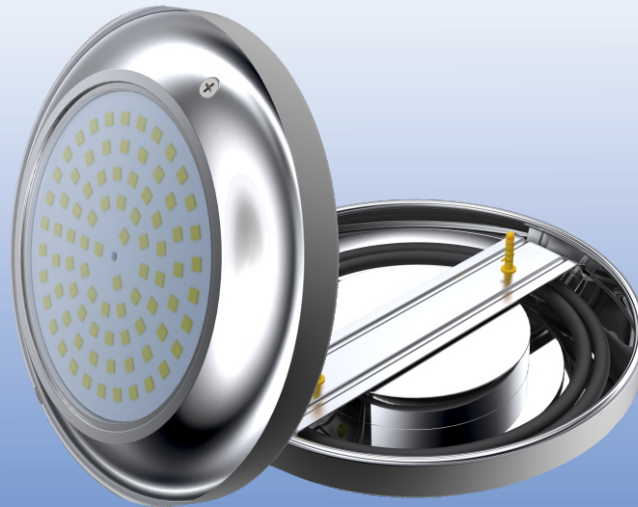

Thermal Convection

Thermal Convection
2

Unit: °C

EXPLODED

316 V4A Stainless Steel Cover

316 V4A stainless steel lamp body

High lumen SMD Light source

Terminals

B

RGBWW

ABS SURFACE MOUNTED SWIMMING POOL LIGHT

Patent No.: 201730343599.3

ABS >>>

FEATURE

- ◆ Patented design-privdte tooling/mould
- ◆ ABS + Transparent PC cover
- ◆ Structural IP68 Waterproof
- ◆ Size - Ø290x 49.5mm
- ◆ RGB/RGBW/RGBWW synchronization
- ◆ Single color RGB/RGBW/RGBWW
- ◆ Remote/WIFI/DMX control applicable

Model No.	Power	Voltage	Luminous Flux	LED Type	Color
SPL-18W-A(S5RGBWW)	18±1W	12V AC/DC	950±10%LM	RGBWW(5 In 1)	RGBWW
SPL-15W-A(S5RGBW)	15±1W	12V AC/DC	750±10%LM	RGBWW(4 In 1)	RGBW
SPL-18X4W-A	25±1W	12V AC/DC	1150±10%LM	RGBWW(4 In 1)	RGBW
SPL-120S5-A	18±1W	12V AC/DC	1920±10%LM	SMD5050	White/RGB
SPL-18x1W-A	18±1W	12V AC/DC	750±10%LM	High Power LED	White/RGB
SPL-18x3W-A	25±1W	12V AC/DC	1400±10%LM	High Power LED	RGBW
SPL-18W-A (S5)	18±1W	12V AC/DC	1920±10%LM	SMD5050	Dual CCT
SPL-18W-A(C5)	18±1W	12V AC/DC	1920±10%LM	SMD5050	Single Color
SPL-12W-A	12±1W	12V AC/DC	1300±10%LM	SMD5730	Single Color
SPL-20W-A	25±1W	12V AC/DC	2200±10%LM	SMD5730	Single Color

INTEGRATED 316 V4A STAINLESS STEEL SURFACE MOUNTED SWIMMING POOL LIGHT

316/V4A Stainless Steel >>>

FEATURE

- ◆ Patented design-privdte tooling/mould
- ◆ 316/V4A Stainless Steel
- ◆ IP68 - Epoxy/resIn sealing
- ◆ Size - Ø200x 33mm
- ◆ RGB/RGBW/RGBWW synchronization
- ◆ Single color RGB/RGBW/RGBWW
- ◆ Remote/WIFI/DMX control applicable