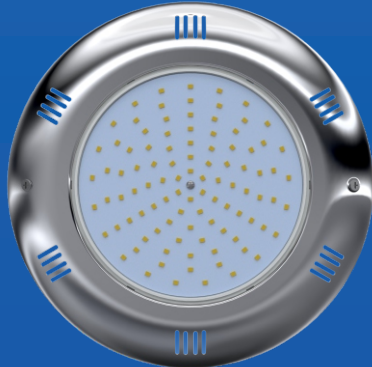

Thermal Convection

Thermal Convection
2

Unit: °C

EXPLODED

316 V4A Stainless Steel Cover

316 V4A stainless steel lamp body

High lumen SMD Light source

Terminals

LED Driver

Aluminum PCB

High Quality Glass Cover

ABS + Transparent PC cover

316 V4A Stainless Steel Cover

ABS + 316 V4A Stainless Steel Cover

CONTROL METHODS

- 100% synchronization(2-wire connection): color changing with RGB/RGBW/RGBWW controller or remote.
Max can be 100m 100% synchronization for color and speed changing.
- Remote and Switch control(2-wire connection): RGB/RGBW/RGBWW color changing with RF remote or switch(switch on/off), every lamp with remote.
- External control(4/5/6 wire connection): color changing with external RGB/RGBW/RGBWW controller or remote or Android/iOS system smart phone.
- DMX Control: color changing with external DMX decoder.

OPTICS

Tech.Support: Tell us the Pool length, width, height and the usage. We have engineer team to respond the DIALUX simulations for lights quantity calculation and effects. ies

CW

NW

WW

RGBW

R

G

INTEGRATED 316 V4A STAINLESS STEEL SURFACE MOUNTED SWIMMING POOL LIGHT

316/V4A Stainless Steel >>>

FEATURE

- ◆ Patented design-privdte tooling/mould
- ◆ 316/V4A Stainless Steel
- ◆ IP68 - Epoxy/resIn sealing
- ◆ Size - Ø200x 33mm
- ◆ RGB/RGBW/RGBWW synchronization
- ◆ Single color RGB/RGBW/RGBWW
- ◆ Remote/WIFI/DMX control applicable