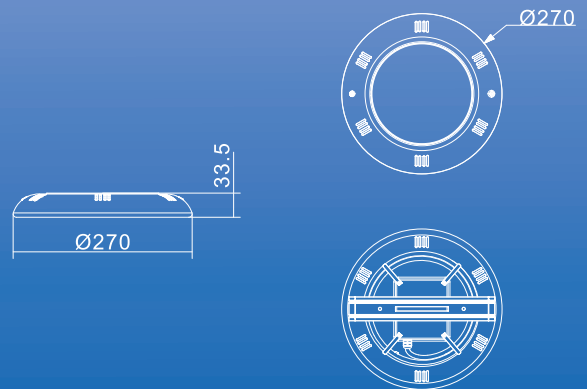

INTEGRATED 316 V4A STAINLESS STEEL SURFACE MOUNTED SWIMMING POOL LIGHT

316/V4A Stainless Steel >>>

FEATURE

- ◆ Patented design-privdte tooling/mould
- ◆ 316/V4A Stainless Steel
- ◆ IP68 - Epoxy/resIn sealing
- ◆ Size - Ø200x 33mm
- ◆ RGB/RGBW/RGBWW synchronization
- ◆ Single color RGB/RGBW/RGBWW
- ◆ Remote/WIFI/DMX control applicable

316 V4A STAINLESS STEEL+ABS

SURFACE MOUNTED SWIMMING POOL LIGHT

316 V4A+ABS Stainless Steel >>>

Patent No.: 201730622641.5

FEATURE

- ◆ Patented design-privdte tooling/mould
- ◆ ABS + 316 V4A Stainless Steel Cover
- ◆ Resin filled - IP68
- ◆ Super slim - Ø270x 33.5mm
- ◆ RGB synchronization
- ◆ Single color or RGB
- ◆ Remote/WIFI/DMX control applicable