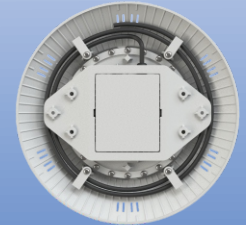

B

RGBWW

ABS SURFACE MOUNTED SWIMMING POOL LIGHT

Patent No.: 201730343599.3

ABS >>>

FEATURE

- ◆ Patented design-privdte tooling/mould
- ◆ ABS + Transparent PC cover
- ◆ Structural IP68 Waterproof
- ◆ Size - Ø290x 49.5mm
- ◆ RGB/RGBW/RGBWW synchronization
- ◆ Single color RGB/RGBW/RGBWW
- ◆ Remote/WIFI/DMX control applicable

Model No.	Power	Voltage	Luminous Flux	LED Type	Color
SPL-18W-A(S5RGBWW)	18±1W	12V AC/DC	950±10%LM	RGBWW(5 In 1)	RGBWW
SPL-15W-A(S5RGBW)	15±1W	12V AC/DC	750±10%LM	RGBWW(4 In 1)	RGBW
SPL-18X4W-A	25±1W	12V AC/DC	1150±10%LM	RGBWW(4 In 1)	RGBW
SPL-120S5-A	18±1W	12V AC/DC	1920±10%LM	SMD5050	White/RGB
SPL-18x1W-A	18±1W	12V AC/DC	750±10%LM	High Power LED	White/RGB
SPL-18x3W-A	25±1W	12V AC/DC	1400±10%LM	High Power LED	RGBW
SPL-18W-A (S5)	18±1W	12V AC/DC	1920±10%LM	SMD5050	Dual CCT
SPL-18W-A(C5)	18±1W	12V AC/DC	1920±10%LM	SMD5050	Single Color
SPL-12W-A	12±1W	12V AC/DC	1300±10%LM	SMD5730	Single Color
SPL-20W-A	25±1W	12V AC/DC	2200±10%LM	SMD5730	Single Color

INTEGRATED 316 V4A STAINLESS STEEL SURFACE MOUNTED SWIMMING POOL LIGHT

316/V4A Stainless Steel >>>

FEATURE

- ◆ Patented design-privdte tooling/mould
- ◆ 316/V4A Stainless Steel
- ◆ IP68 - Epoxy/resIn sealing
- ◆ Size - Ø200x 33mm
- ◆ RGB/RGBW/RGBWW synchronization
- ◆ Single color RGB/RGBW/RGBWW
- ◆ Remote/WIFI/DMX control applicable