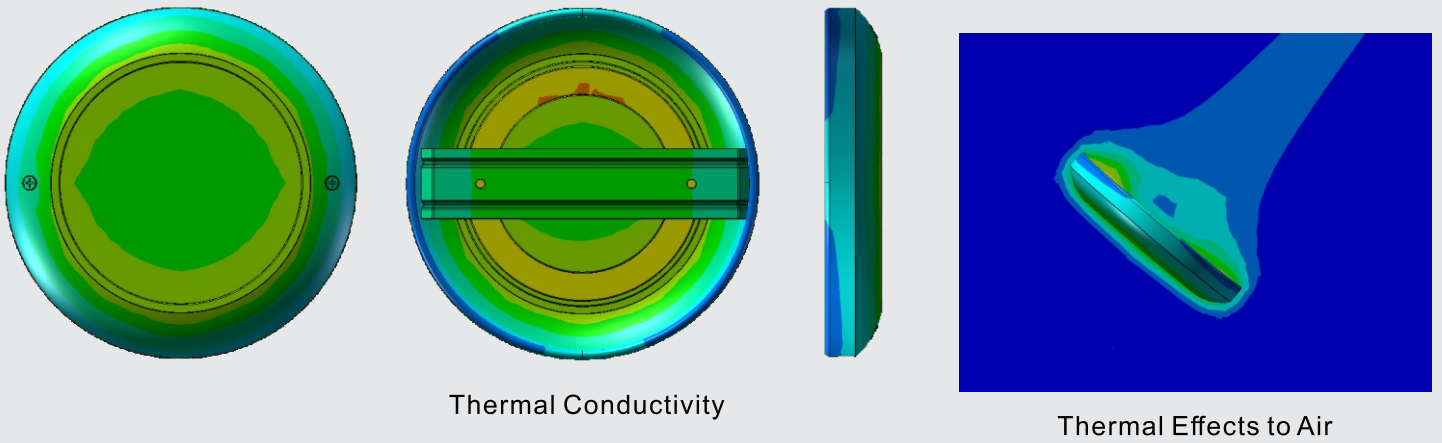

SUNDY

**INTEGRATED 316 V4A STAINLESS
STEEL SURFACE MOUNTED
SWIMMING POOL LIGHT**

CE  **ERP I P 68**

SHENZHEN SUNDY LIGHTING CO., LTD.

OVERVIEW

THERMAL MANAGEMENT

Structure is optimized by advanced FEA technology. Achieving longer lifespan at bestcost-efficiency.

Thermal Convection

Thermal Convection
2

Unit: °C

EXPLODED

316 V4A Stainless Steel Cover

316 V4A stainless steel lamp body

High lumen SMD Light source

Terminals

INTEGRATED 316 V4A STAINLESS STEEL SURFACE MOUNTED SWIMMING POOL LIGHT

316/V4A Stainless Steel >>>

FEATURE

- ◆ Patented design-privdte tooling/mould
- ◆ 316/V4A Stainless Steel
- ◆ IP68 - Epoxy/resIn sealing
- ◆ Size - Ø200x 33mm
- ◆ RGB/RGBW/RGBWW synchronization
- ◆ Single color RGB/RGBW/RGBWW
- ◆ Remote/WIFI/DMX control applicable