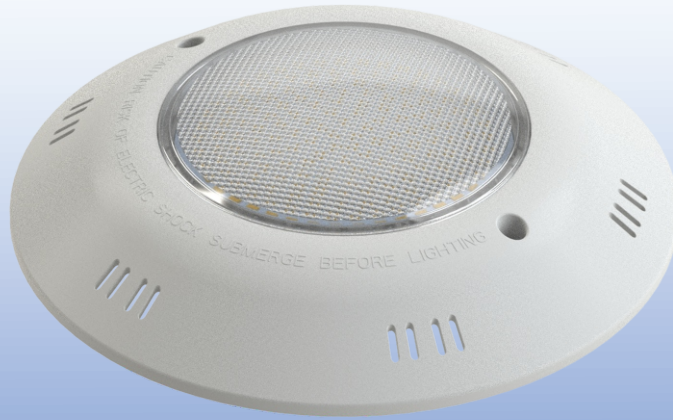

Thermal Convection

Thermal Convection
2

Unit: °C

EXPLODED

316 V4A Stainless Steel Cover

316 V4A stainless steel lamp body

High lumen SMD Light source

Terminals

B

RGBWW

ABS SURFACE MOUNTED SWIMMING POOL LIGHT

Patent No.: 201730343599.3

ABS >>>

FEATURE

- ◆ Patented design-privdte tooling/mould
- ◆ ABS + Transparent PC cover
- ◆ Structural IP68 Waterproof
- ◆ Size - Ø290x 49.5mm
- ◆ RGB/RGBW/RGBWW synchronization
- ◆ Single color RGB/RGBW/RGBWW
- ◆ Remote/WIFI/DMX control applicable

Model No.	Power	Voltage	Luminous Flux	LED Type	Color
SPL-18W-A(S5RGBWW)	18±1W	12V AC/DC	950±10%LM	RGBWW(5 In 1)	RGBWW
SPL-15W-A(S5RGBW)	15±1W	12V AC/DC	750±10%LM	RGBWW(4 In 1)	RGBW
SPL-18X4W-A	25±1W	12V AC/DC	1150±10%LM	RGBWW(4 In 1)	RGBW
SPL-120S5-A	18±1W	12V AC/DC	1920±10%LM	SMD5050	White/RGB
SPL-18x1W-A	18±1W	12V AC/DC	750±10%LM	High Power LED	White/RGB
SPL-18x3W-A	25±1W	12V AC/DC	1400±10%LM	High Power LED	RGBW
SPL-18W-A (S5)	18±1W	12V AC/DC	1920±10%LM	SMD5050	Dual CCT
SPL-18W-A(C5)	18±1W	12V AC/DC	1920±10%LM	SMD5050	Single Color
SPL-12W-A	12±1W	12V AC/DC	1300±10%LM	SMD5730	Single Color
SPL-20W-A	25±1W	12V AC/DC	2200±10%LM	SMD5730	Single Color

INTEGRATED 316 V4A STAINLESS STEEL SURFACE MOUNTED SWIMMING POOL LIGHT

316/V4A Stainless Steel >>>

FEATURE

- ◆ Patented design-privdte tooling/mould
- ◆ 316/V4A Stainless Steel
- ◆ IP68 - Epoxy/resIn sealing
- ◆ Size - Ø200x 33mm
- ◆ RGB/RGBW/RGBWW synchronization
- ◆ Single color RGB/RGBW/RGBWW
- ◆ Remote/WIFI/DMX control applicable