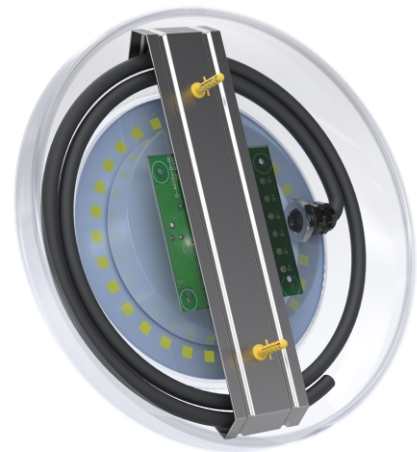

SHENZHEN SUNDY LIGHTING CO., LTD.

Skype: sundylighting@outlook.com

<http://www.sundylighting.com> Email: sales@sundylighting.com

Address: 5F, Building A2, No.1 Minying Road, Shiyan Town, Bao'an District, Shenzhen, P. R. China.