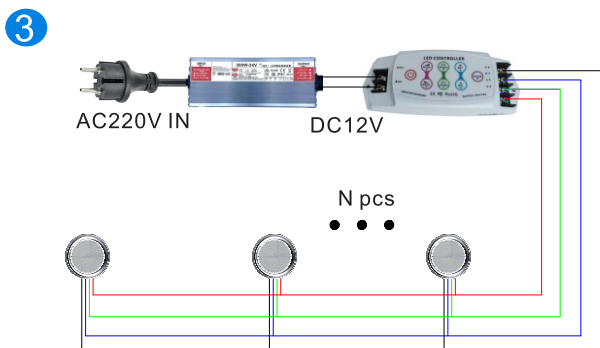

Thermal Convection

Thermal Convection
2

Unit: °C

EXPLODED

316 V4A Stainless Steel Cover

316 V4A stainless steel lamp body

High lumen SMD Light source

Terminals

LED Driver

Aluminum PCB

High Quality Glass Cover

ABS + Transparent PC cover

316 V4A Stainless Steel Cover

ABS + 316 V4A Stainless Steel Cover

CONTROL METHODS

- 100% synchronization(2-wire connection): color changing with RGB/RGBW/RGBWW controller or remote.
Max can be 100m 100% synchronization for color and speed changing.
- Remote and Switch control(2-wire connection): RGB/RGBW/RGBWW color changing with RF remote or switch(switch on/off), every lamp with remote.
- External control(4/5/6 wire connection): color changing with external RGB/RGBW/RGBWW controller or remote or Android/iOS system smart phone.
- DMX Control: color changing with external DMX decoder.

OPTICS

Tech.Support: Tell us the Pool length, width, height and the usage. We have engineer team to respond the DIALUX simulations for lights quantity calculation and effects. ies

CW

NW

WW

RGBW

R

G

INTEGRATED 316 V4A STAINLESS STEEL SURFACE MOUNTED SWIMMING POOL LIGHT

316/V4A Stainless Steel >>>

FEATURE

- ◆ Patented design-privdte tooling/mould
- ◆ 316/V4A Stainless Steel
- ◆ IP68 - Epoxy/resIn sealing
- ◆ Size - Ø200x 33mm
- ◆ RGB/RGBW/RGBWW synchronization
- ◆ Single color RGB/RGBW/RGBWW
- ◆ Remote/WIFI/DMX control applicable