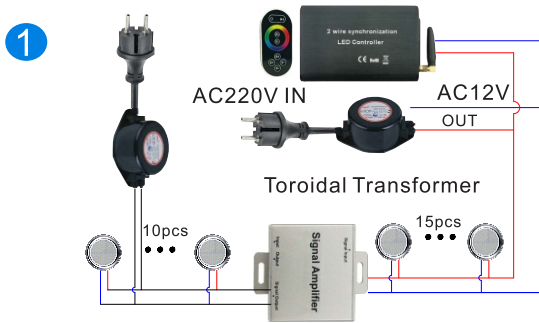

Thermal Convection

Thermal Convection
2

Unit: °C

EXPLODED

316 V4A Stainless Steel Cover

316 V4A stainless steel lamp body

High lumen SMD Light source

Terminals

LED Driver

Aluminum PCB

High Quality Glass Cover

ABS + Transparent PC cover

316 V4A Stainless Steel Cover

ABS + 316 V4A Stainless Steel Cover

CONTROL METHODS

- 100% synchronization(2-wire connection): color changing with RGB/RGBW/RGBWW controller or remote.
Max can be 100m 100% synchronization for color and speed changing.
- Remote and Switch control(2-wire connection): RGB/RGBW/RGBWW color changing with RF remote or switch(switch on/off), every lamp with remote.
- External control(4/5/6 wire connection): color changing with external RGB/RGBW/RGBWW controller or remote or Android/iOS system smart phone.
- DMX Control: color changing with external DMX decoder.

OPTICS

Tech.Support: Tell us the Pool length, width, height and the usage. We have engineer team to respond the DIALUX simulations for lights quantity calculation and effects. ies

CW

NW

WW

RGBW

R

G

INTEGRATED 316 V4A STAINLESS STEEL SURFACE MOUNTED SWIMMING POOL LIGHT

316/V4A Stainless Steel >>>

FEATURE

- ◆ Patented design-privdte tooling/mould
- ◆ 316/V4A Stainless Steel
- ◆ IP68 - Epoxy/resIn sealing
- ◆ Size - Ø200x 33mm
- ◆ RGB/RGBW/RGBWW synchronization
- ◆ Single color RGB/RGBW/RGBWW
- ◆ Remote/WIFI/DMX control applicable