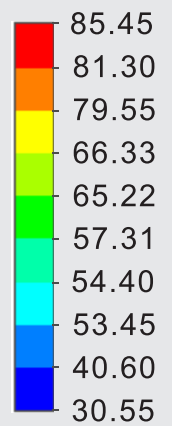

SUNDY

**INTEGRATED 316 V4A STAINLESS
STEEL SURFACE MOUNTED
SWIMMING POOL LIGHT**

CE  **ERP I P 68**

SHENZHEN SUNDY LIGHTING CO., LTD.

OVERVIEW

THERMAL MANAGEMENT

Structure is optimized by advanced FEA technology. Achieving longer lifespan at bestcost-efficiency.

Thermal Convection

Thermal Convection
2

Unit: °C

EXPLODED

316 V4A Stainless Steel Cover

316 V4A stainless steel lamp body

High lumen SMD Light source

Terminals

OPTICS

Tech.Support: Tell us the Pool length, width, height and the usage. We have engineer team to respond the DIALUX simulations for lights quantity calculation and effects. ies

CW

NW

WW

RGBW

R

G

Model No.	Power	Voltage	Luminous Flux	LED Type	Color
SPL-18W-A(S5RGBWW)	18±1W	12V AC/DC	950±10%LM	RGBWW(5 In 1)	RGBWW
SPL-15W-A(S5RGBW)	15±1W	12V AC/DC	750±10%LM	RGBWW(4 In 1)	RGBW
SPL-18X4W-A	25±1W	12V AC/DC	1150±10%LM	RGBWW(4 In 1)	RGBW
SPL-120S5-A	18±1W	12V AC/DC	1920±10%LM	SMD5050	White/RGB
SPL-18x1W-A	18±1W	12V AC/DC	750±10%LM	High Power LED	White/RGB
SPL-18x3W-A	25±1W	12V AC/DC	1400±10%LM	High Power LED	RGBW
SPL-18W-A (S5)	18±1W	12V AC/DC	1920±10%LM	SMD5050	Dual CCT
SPL-18W-A(C5)	18±1W	12V AC/DC	1920±10%LM	SMD5050	Single Color
SPL-12W-A	12±1W	12V AC/DC	1300±10%LM	SMD5730	Single Color
SPL-20W-A	25±1W	12V AC/DC	2200±10%LM	SMD5730	Single Color