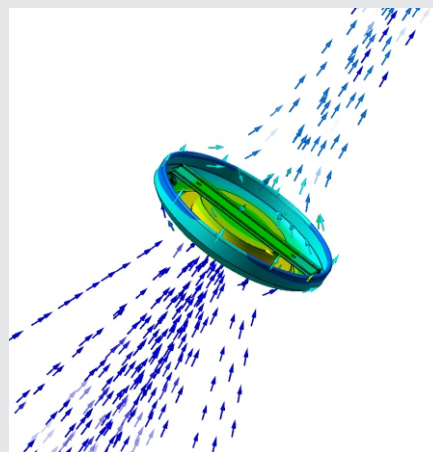

SUNDY

**INTEGRATED 316 V4A STAINLESS
STEEL SURFACE MOUNTED
SWIMMING POOL LIGHT**

CE  **ERP I P 68**

SHENZHEN SUNDY LIGHTING CO., LTD.

OVERVIEW

THERMAL MANAGEMENT

Structure is optimized by advanced FEA technology. Achieving longer lifespan at bestcost-efficiency.

Thermal Convection

Thermal Convection
2

Unit: °C

EXPLODED

316 V4A Stainless Steel Cover

316 V4A stainless steel lamp body

High lumen SMD Light source

Terminals

OPTICS

Tech.Support: Tell us the Pool length, width, height and the usage. We have engineer team to respond the DIALUX simulations for lights quantity calculation and effects. ies

CW

NW

WW

RGBW

R

G

INTEGRATED 316 V4A STAINLESS STEEL SURFACE MOUNTED SWIMMING POOL LIGHT

316/V4A Stainless Steel >>>

FEATURE

- ◆ Patented design-privdte tooling/mould
- ◆ 316/V4A Stainless Steel
- ◆ IP68 - Epoxy/resIn sealing
- ◆ Size - Ø200x 33mm
- ◆ RGB/RGBW/RGBWW synchronization
- ◆ Single color RGB/RGBW/RGBWW
- ◆ Remote/WIFI/DMX control applicable