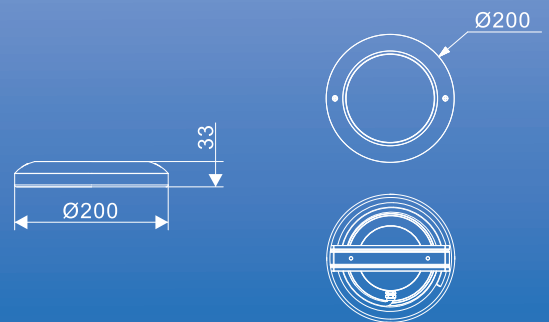

Model No.	Power	Voltage	Luminous Flux	LED Type	Color
SPL-18W-A(S5RGBWW)	18±1W	12V AC/DC	950±10%LM	RGBWW(5 In 1)	RGBWW
SPL-15W-A(S5RGBW)	15±1W	12V AC/DC	750±10%LM	RGBWW(4 In 1)	RGBW
SPL-18X4W-A	25±1W	12V AC/DC	1150±10%LM	RGBWW(4 In 1)	RGBW
SPL-120S5-A	18±1W	12V AC/DC	1920±10%LM	SMD5050	White/RGB
SPL-18x1W-A	18±1W	12V AC/DC	750±10%LM	High Power LED	White/RGB
SPL-18x3W-A	25±1W	12V AC/DC	1400±10%LM	High Power LED	RGBW
SPL-18W-A (S5)	18±1W	12V AC/DC	1920±10%LM	SMD5050	Dual CCT
SPL-18W-A(C5)	18±1W	12V AC/DC	1920±10%LM	SMD5050	Single Color
SPL-12W-A	12±1W	12V AC/DC	1300±10%LM	SMD5730	Single Color
SPL-20W-A	25±1W	12V AC/DC	2200±10%LM	SMD5730	Single Color

INTEGRATED 316 V4A STAINLESS STEEL SURFACE MOUNTED SWIMMING POOL LIGHT

316/V4A Stainless Steel >>>

FEATURE

- ◆ Patented design-privdte tooling/mould
- ◆ 316/V4A Stainless Steel
- ◆ IP68 - Epoxy/resIn sealing
- ◆ Size - Ø200x 33mm
- ◆ RGB/RGBW/RGBWW synchronization
- ◆ Single color RGB/RGBW/RGBWW
- ◆ Remote/WIFI/DMX control applicable