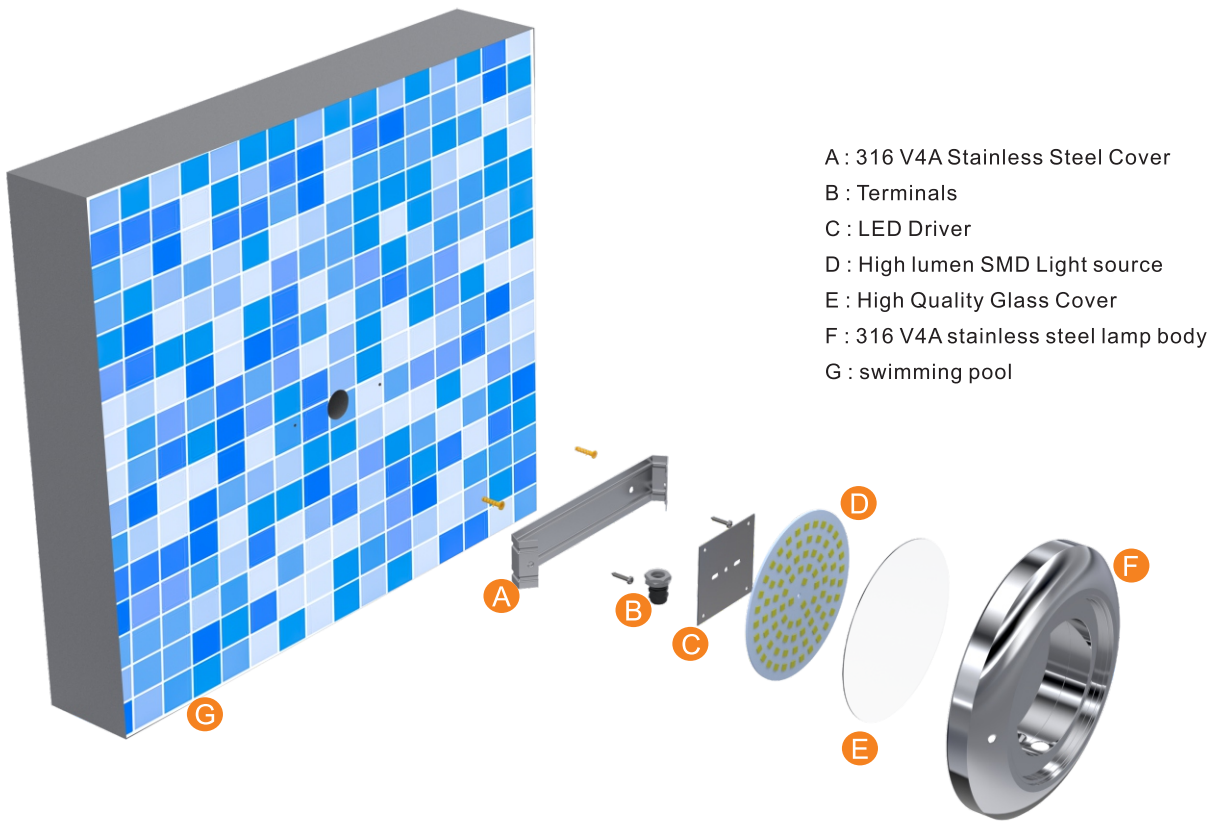

INTEGRATED 316 V4A STAINLESS STEEL SURFACE MOUNTED SWIMMING POOL LIGHT

316/V4A Stainless Steel >>>

FEATURE

- ◆ Patented design-privdte tooling/mould
- ◆ 316/V4A Stainless Steel
- ◆ IP68 - Epoxy/resIn sealing
- ◆ Size - Ø200x 33mm
- ◆ RGB/RGBW/RGBWW synchronization
- ◆ Single color RGB/RGBW/RGBWW
- ◆ Remote/WIFI/DMX control applicable

316 V4A STAINLESS STEEL+ABS

SURFACE MOUNTED SWIMMING POOL LIGHT

316 V4A+ABS Stainless Steel >>>

Patent No.: 201730622641.5

FEATURE

- ◆ Patented design-privdte tooling/mould
- ◆ ABS + 316 V4A Stainless Steel Cover
- ◆ Resin filled - IP68
- ◆ Super slim - Ø270x 33.5mm
- ◆ RGB synchronization
- ◆ Single color or RGB
- ◆ Remote/WIFI/DMX control applicable

INSTALLATION METHODS

- A : 316 V4A Stainless Steel Cover
- B : Terminals
- C : LED Driver
- D : High lumen SMD Light source
- E : High Quality Glass Cover
- F : 316 V4A stainless steel lamp body
- G : swimming pool