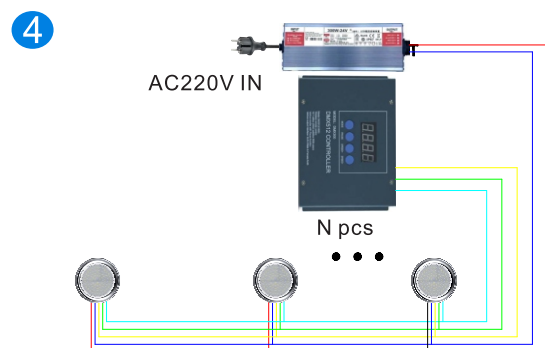

Thermal Convection

Thermal Convection
2

Unit: °C

EXPLODED

316 V4A Stainless Steel Cover

316 V4A stainless steel lamp body

High lumen SMD Light source

Terminals

LED Driver

Aluminum PCB

High Quality Glass Cover

ABS + Transparent PC cover

316 V4A Stainless Steel Cover

ABS + 316 V4A Stainless Steel Cover

CONTROL METHODS

- 100% synchronization(2-wire connection): color changing with RGB/RGBW/RGBWW controller or remote.
Max can be 100m 100% synchronization for color and speed changing.
- Remote and Switch control(2-wire connection): RGB/RGBW/RGBWW color changing with RF remote or switch(switch on/off), every lamp with remote.
- External control(4/5/6 wire connection): color changing with external RGB/RGBW/RGBWW controller or remote or Android/iOS system smart phone.
- DMX Control: color changing with external DMX decoder.

OPTICS

Tech.Support: Tell us the Pool length, width, height and the usage. We have engineer team to respond the DIALUX simulations for lights quantity calculation and effects. ies

CW

NW

WW

RGBW

R

G

INTEGRATED 316 V4A STAINLESS STEEL SURFACE MOUNTED SWIMMING POOL LIGHT

316/V4A Stainless Steel >>>

FEATURE

- ◆ Patented design-privdte tooling/mould
- ◆ 316/V4A Stainless Steel
- ◆ IP68 - Epoxy/resIn sealing
- ◆ Size - Ø200x 33mm
- ◆ RGB/RGBW/RGBWW synchronization
- ◆ Single color RGB/RGBW/RGBWW
- ◆ Remote/WIFI/DMX control applicable