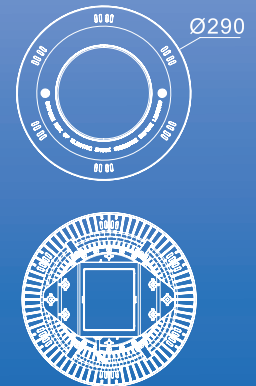

B

RGBWW

ABS SURFACE MOUNTED SWIMMING POOL LIGHT

Patent No.: 201730343599.3

ABS >>>

FEATURE

- ◆ Patented design-privdte tooling/mould
- ◆ ABS + Transparent PC cover
- ◆ Structural IP68 Waterproof
- ◆ Size - Ø290x 49.5mm
- ◆ RGB/RGBW/RGBWW synchronization
- ◆ Single color RGB/RGBW/RGBWW
- ◆ Remote/WIFI/DMX control applicable

Model No.	Power	Voltage	Luminous Flux	LED Type	Color
SPL-18W-A(S5RGBWW)	18±1W	12V AC/DC	950±10%LM	RGBWW(5 In 1)	RGBWW
SPL-15W-A(S5RGBW)	15±1W	12V AC/DC	750±10%LM	RGBWW(4 In 1)	RGBW
SPL-18X4W-A	25±1W	12V AC/DC	1150±10%LM	RGBWW(4 In 1)	RGBW
SPL-120S5-A	18±1W	12V AC/DC	1920±10%LM	SMD5050	White/RGB
SPL-18x1W-A	18±1W	12V AC/DC	750±10%LM	High Power LED	White/RGB
SPL-18x3W-A	25±1W	12V AC/DC	1400±10%LM	High Power LED	RGBW
SPL-18W-A (S5)	18±1W	12V AC/DC	1920±10%LM	SMD5050	Dual CCT
SPL-18W-A(C5)	18±1W	12V AC/DC	1920±10%LM	SMD5050	Single Color
SPL-12W-A	12±1W	12V AC/DC	1300±10%LM	SMD5730	Single Color
SPL-20W-A	25±1W	12V AC/DC	2200±10%LM	SMD5730	Single Color

INTEGRATED 316 V4A STAINLESS STEEL SURFACE MOUNTED SWIMMING POOL LIGHT

316/V4A Stainless Steel >>>

FEATURE

- ◆ Patented design-privdte tooling/mould
- ◆ 316/V4A Stainless Steel
- ◆ IP68 - Epoxy/resIn sealing
- ◆ Size - Ø200x 33mm
- ◆ RGB/RGBW/RGBWW synchronization
- ◆ Single color RGB/RGBW/RGBWW
- ◆ Remote/WIFI/DMX control applicable