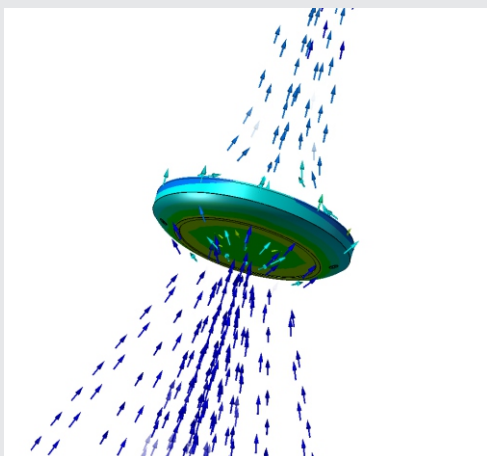

SUNDY

**INTEGRATED 316 V4A STAINLESS
STEEL SURFACE MOUNTED
SWIMMING POOL LIGHT**

CE  **ERP I P 68**

SHENZHEN SUNDY LIGHTING CO., LTD.

OVERVIEW

THERMAL MANAGEMENT

Structure is optimized by advanced FEA technology. Achieving longer lifespan at bestcost-efficiency.

Thermal Convection

Thermal Convection
2

Unit: °C

EXPLODED

316 V4A Stainless Steel Cover

316 V4A stainless steel lamp body

High lumen SMD Light source

Terminals

OPTICS

Tech.Support: Tell us the Pool length, width, height and the usage. We have engineer team to respond the DIALUX simulations for lights quantity calculation and effects. ies

CW

NW

WW

RGBW

R

G