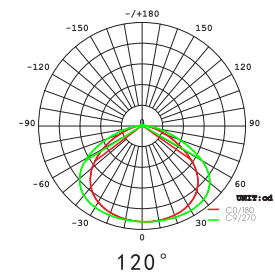

OPTICS

Tech.Support: Tell us the Pool length, width, height and the usage. We have engineer team to respond the DIALUX simulations for lights quantity calculation and effects. ies

CW

NW

WW

RGBW

R

G